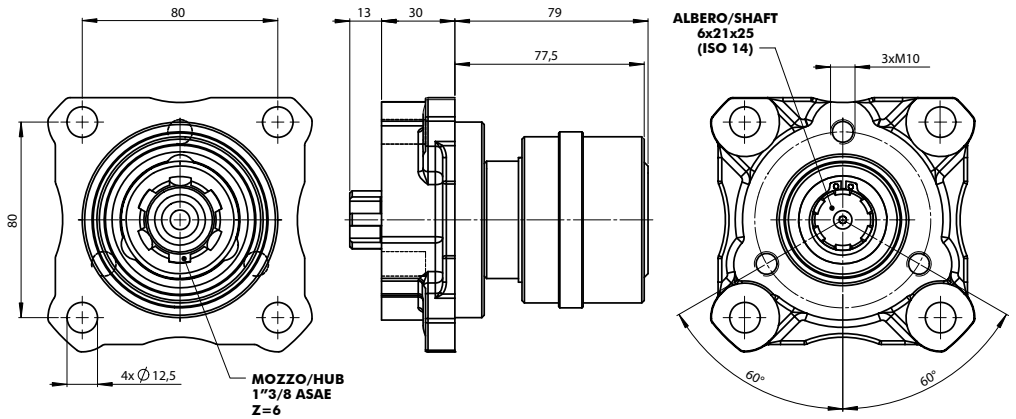

SUPPORTI TRAINO ASAE ASAE ADAPTORS

CODICE FAMIGLIA
FAMILY CODE

103004

10300400301

Supporto traino femmina 1" 3/8 ASAE Z=6 per pompe 3 fori
1" 3/8 female ASAE Z=6 adaptor for uni pumps

99740010515

10300400310

Supporto traino femmina 1" 3/8 ASAE Z=21 per pompe 3 fori
1" 3/8 female ASAE Z=21 adaptor for uni pumps

20/10/2021

99710340301 Rev: AB

pag.61

10300400409

Supporto traino maschio 1" 3/8 ASAE per pompe 3 fori
1" 3/8 male ASAE adaptor for uni pumps