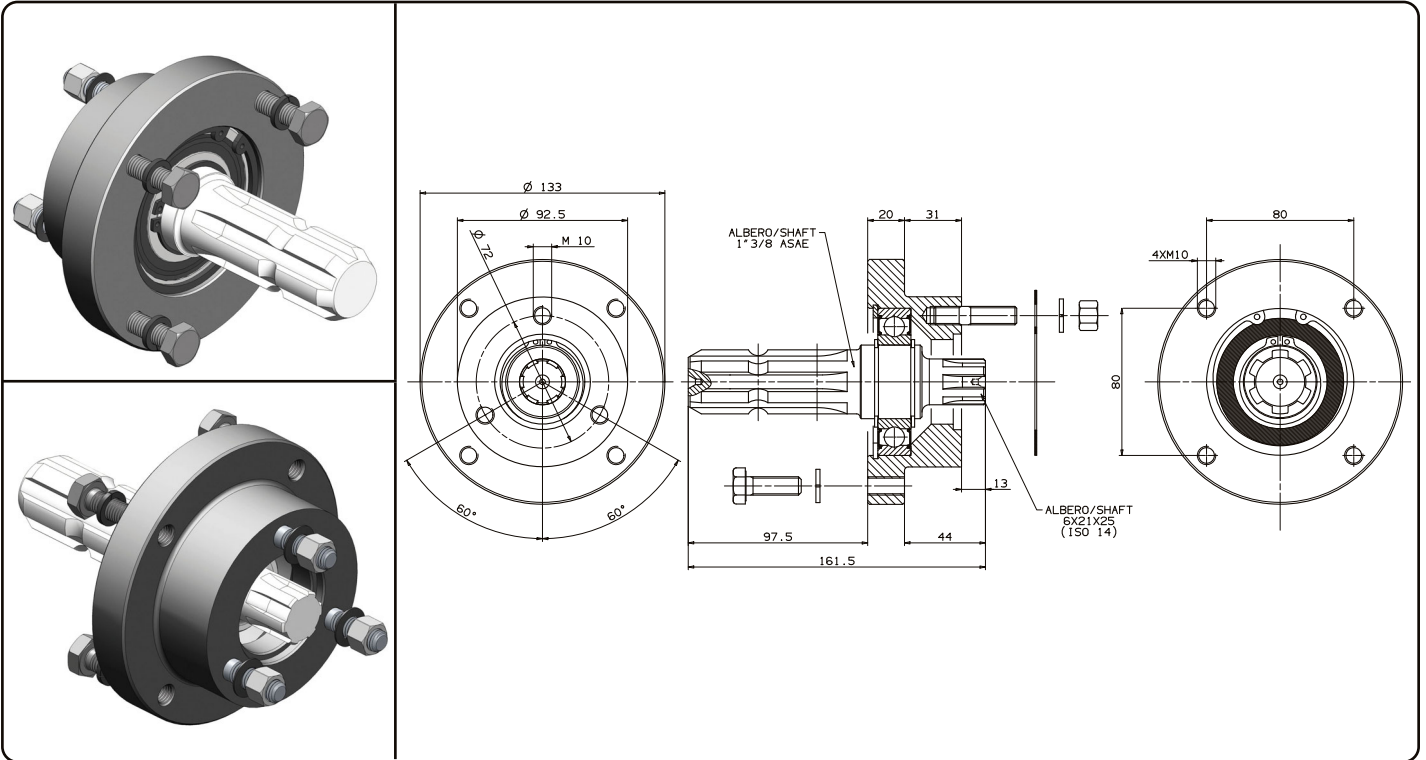

SUPPORTI TRAINO ASAE ASAE ADAPTORS

CODICE FAMIGLIA
FAMILY CODE

103004

10300400301

Supporto traino femmina 1" 3/8 ASAE Z=6 per pompe 3 fori
1" 3/8 female ASAE Z=6 adaptor for uni pumps

99740010515

10300400310

Supporto traino femmina 1" 3/8 ASAE Z=21 per pompe 3 fori
1" 3/8 female ASAE Z=21 adaptor for uni pumps

20/10/2021

99710340301 Rev: AB

pag.61

10300400409

Supporto traino maschio 1" 3/8 ASAE per pompe 3 fori
1" 3/8 male ASAE adaptor for uni pumps