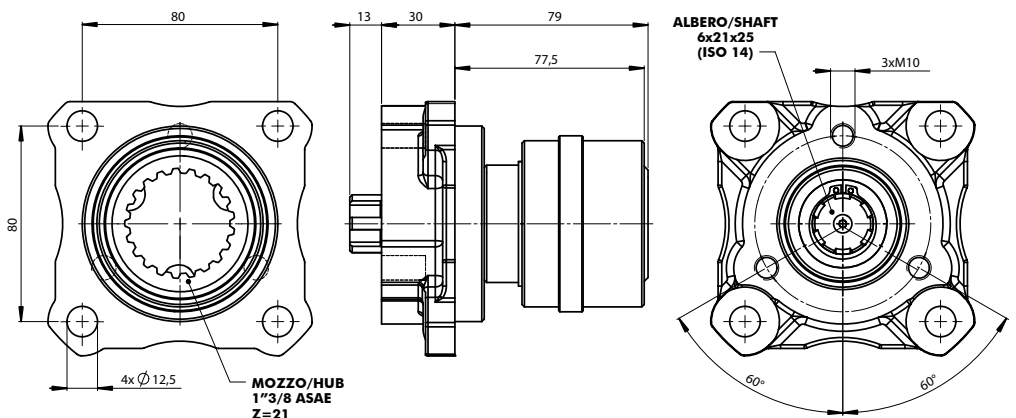

SUPPORTI TRAINO ASAE ASAE ADAPTORS

CODICE FAMIGLIA
FAMILY CODE

103004

10300400301

Supporto traino femmina 1" 3/8 ASAE Z=6 per pompe 3 fori
1" 3/8 female ASAE Z=6 adaptor for uni pumps

99740010515

10300400310

Supporto traino femmina 1" 3/8 ASAE Z=21 per pompe 3 fori
1" 3/8 female ASAE Z=21 adaptor for uni pumps

20/10/2021

99710340301 Rev: AB

pag.61

10300400409

Supporto traino maschio 1" 3/8 ASAE per pompe 3 fori
1" 3/8 male ASAE adaptor for uni pumps